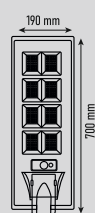

5 HOURS CHARGE TIME
6-8 HOURS WORK TIME

STAND BY MODE
(50% LIGHTING IN MOTIONLESS ENVIRONMENTS)
LIGHTING UP TO 180 m²